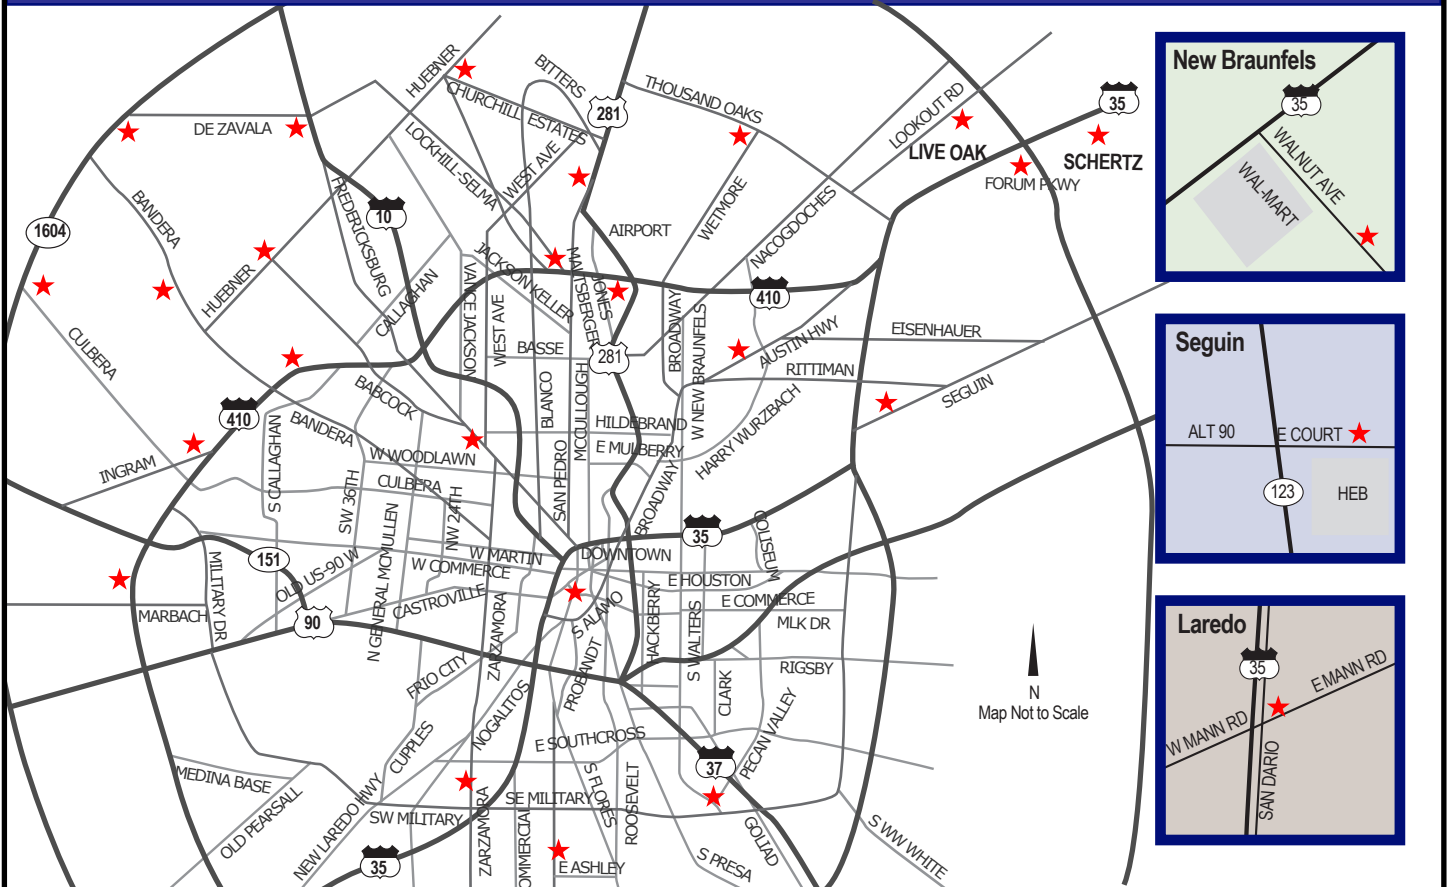

DONATION CENTERS

LOCATIONS/ UBICACIONES

Hours/Horas: Monday-Saturday 8am - 8pm Sunday 10am -8pm

- ★ 2514 SW Military Drive @ Zarzamora
- ★ 2902 Goliad @ S.E. Military Dr
- ★ 1533 Austin Highway @ Harry Wurzbach
- ★ 13311 San Pedro @ Bitters, off Hwy 281
- ★ 3401 Fredericksburg @ Vance Jackson (Mon-Sat 8pm-9pm Sun 10am-7pm)
- ★ 1739 SW Loop 410 @ Marbach
- ★ 727 NW Loop 410 @ Blanco
- ★ 406 W Commerce @ Santa Rosa (Mon-Sat 8am-7:30pm Sun 11am-6pm)
- ★ 4949 NW Loop 410 @ Summit Pkwy
- ★ 12332 I-10W @ De Zavala
- ★ 1075 S. Walnut @ I-35 in New Braunfels
- ★ 1431 East Court in Seguin
- ★ 8251 Agora Parkway @ Forum Parkway
- ★ 815 Rector @ Jones Maltsberger
- ★ 8015 Bandera @ Bandera Landing
- ★ 15502 Huebner @ Churchill Estates Crossing
- ★ 5580 FM 3009 in Schertz (Wal-Mart Shopping Center)
- ★ 8250 FM 78 @ Venture Crossing
- ★ 11654 Bandera @ 1604 (H-E-B Shopping Center)
- ★ 6401 NW Loop 410 @ Ingram, Bank of America (Mon-Sat 8am-7pm Sun 10am-7pm)
- ★ 2252 Thousand Oaks, Dairy Queen (Mon-Sat 8am-7pm Sun 10am-7pm)
- ★ 5803 Babcock @ Huebner, H-E-B (Mon-Sat 8am-7pm Sun 10am-7pm)
- ★ 3830 Pleasanton (Clearance Outlet)
- ★ 5901 San Dario Road in Laredo (IH-35 at Mann Rd)
- ★ 10647 Culebra Rd @ 1604 (Opening 2008)
- ★ 7521 NE Loop 1604 in Live Oak (Opening 2008)