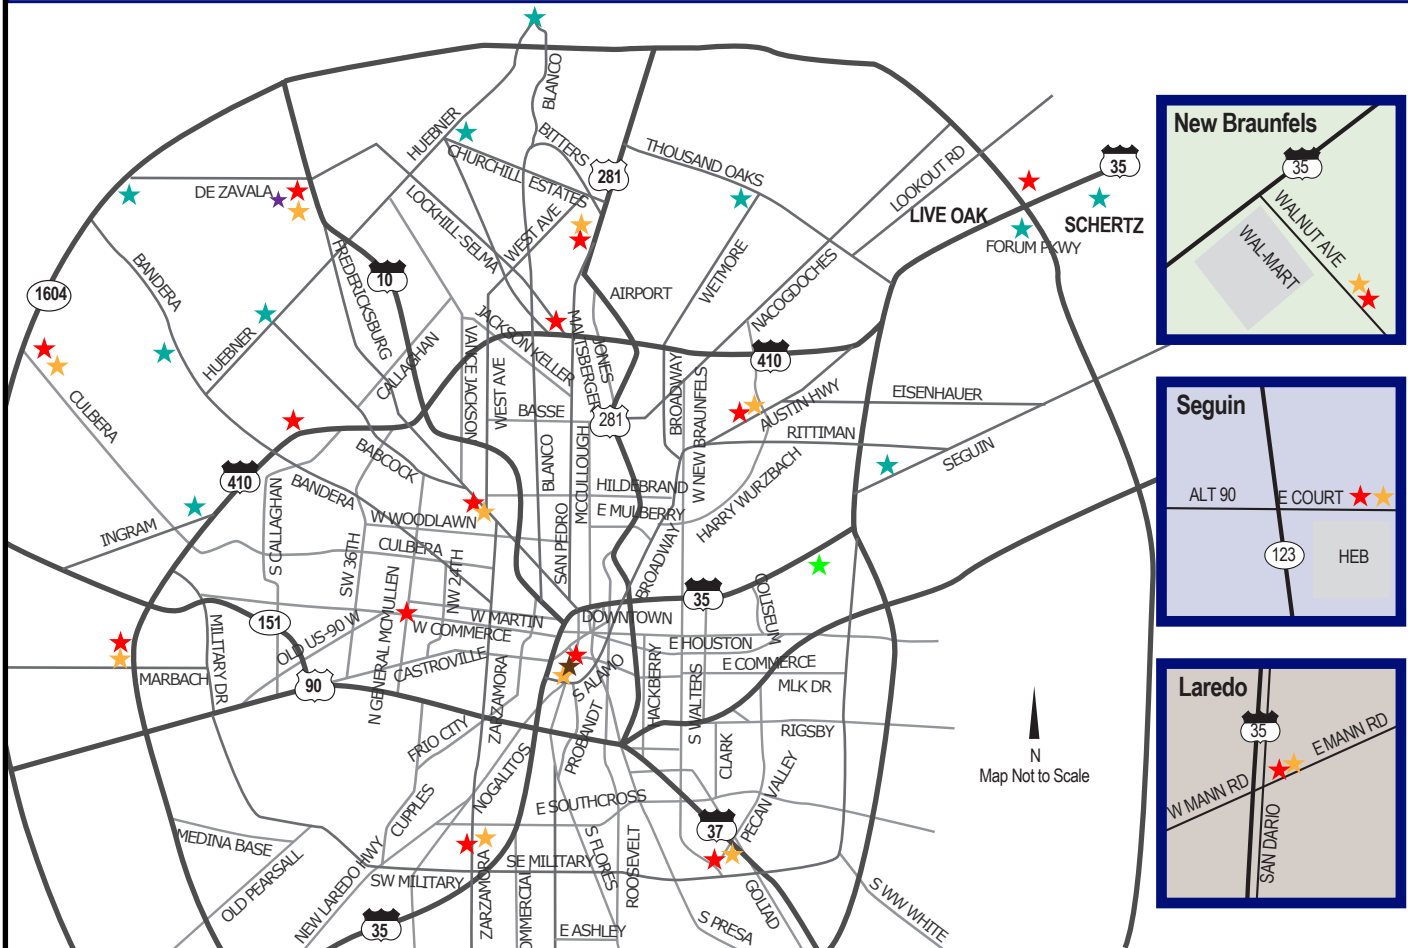

AREA MAP

STORES & DONATION STATIONS

Mon-Sat 8am-9pm Sun 11am-7pm

- ★ 2514 SW Military Drive @ Zarzamora
- ★ 2902 Goliad @ S.E. Military Dr
- ★ 1533 Austin Highway @ Harry Wurzbach
- ★ 13311 San Pedro @ Bitters, off Hwy 281
- ★ 3401 Fredericksburg @ Vance Jackson (Mon-Sat 8pm-9pm Sun 10am-7pm)
- ★ 1739 SW Loop 410 @ Marbach
- ★ 727 NW Loop 410 @ Blanco
- ★ 406 W Commerce @ Santa Rosa (Mon-Sat 8am-7:30pm Sun 11am-6pm)
- ★ 4949 NW Loop 410 @ Summit Pkwy
- ★ 12332 I-10W @ De Zavala
- ★ 1075 S. Walnut @ I-35 in New Braunfels
- ★ 1431 East Court in Seguin
- ★ 4861 W. Commerce @ Gen. McMullen (Clearance Outlet)
- ★ 5901 San Dario Road in Laredo (IH-35 at Mann Rd)
- ★ 10647 Culebra Rd
- ★ 7521 NE Loop 1604 in Live Oak

DONATION STATIONS

Mon-Sat 8am-8pm Sun 10am-8pm

- ★ 8251 Agora Parkway @ Forum Parkway
- ★ 8015 Bandera @ Bandera Landing
- ★ 15502 Huebner @ Churchill Estates Crossing
- ★ 5580 FM 3009 in Schertz (Wal-Mart Shopping Center)
- ★ 8250 FM 78 @ Venture Crossing
- ★ 11654 Bandera @ 1604 (H-E-B Shopping Center)
- ★ 6401 NW Loop 410 @ Ingram, Bank of America (Mon-Sat 8am-7pm Sun 10am-7pm)
- ★ 2252 Thousand Oaks, Dairy Queen (Mon-Sat 8am-7pm Sun 10am-7pm)
- ★ 5803 Babcock @ Huebner, H-E-B (Mon-Sat 8am-7pm Sun 10am-7pm)
- ★ 19211 Huebner @ Blanco, Rd. Ste. 2

GOOD BYTES CAFÉ

Mon-Fri 7am-7pm Sat 11am-5pm

- ★ 418 W Commerce @ Santa Rosa (Next to Commerce Store)

FULFILLMENT CENTER

Mon-Sat 8am-5pm

- ★ 3703 N. Pan AM Expressway

JOB HELP CENTERS

Mon-Fri 8am-5pm

- ★ 2514 SW Military @ Zarzamora
- ★ 2902 Goliad @ S.E. Military Dr
- ★ 1533 Austin Hwy @ Harry Wurzbach
- ★ 13311 San Pedro @ Bitters
- ★ 3401 Fredericksburg @ Vance Jackson
- ★ 1739 SW Loop 410 @ Marbach
- ★ 406 W Commerce @ Santa Rosa (Mon-Fri 8am-7pm Sat 10am-2pm)
- ★ 12332 I-10W @ DeZavala
- ★ 1431 East Court in Seguin (Mon-Thurs 8am-5pm)
- ★ 1075 S Walnut @ I-35 in New Braunfels
- ★ 5901 San Dario Road in Laredo (IH-35 at Mann Road)
- ★ 10647 Culebra Rd (Opening 2009)